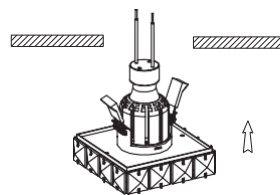

**Azzardo**<sup>®</sup>  
LIGHTING

Product Name: ESTER 1

CUT OUT : Ø65mm

①

②

③

④

Model :