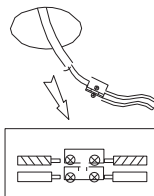

**Azzardo**<sup>®</sup>  
LIGHTING

Product Name: ESTER 1

CUT OUT : Ø65mm

①

②

③

④

Model :