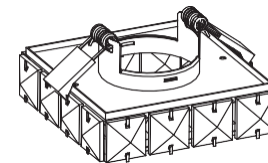

**Azzardo**<sup>®</sup>  
LIGHTING

Product Name: ESTER 1

CUT OUT : Ø65mm

①

②

③

④

Model :