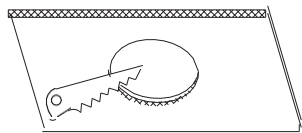

**Azzardo**<sup>®</sup>  
LIGHTING

Product Name: ESTER 1

CUT OUT : Ø65mm

①

②

③

④

Model :